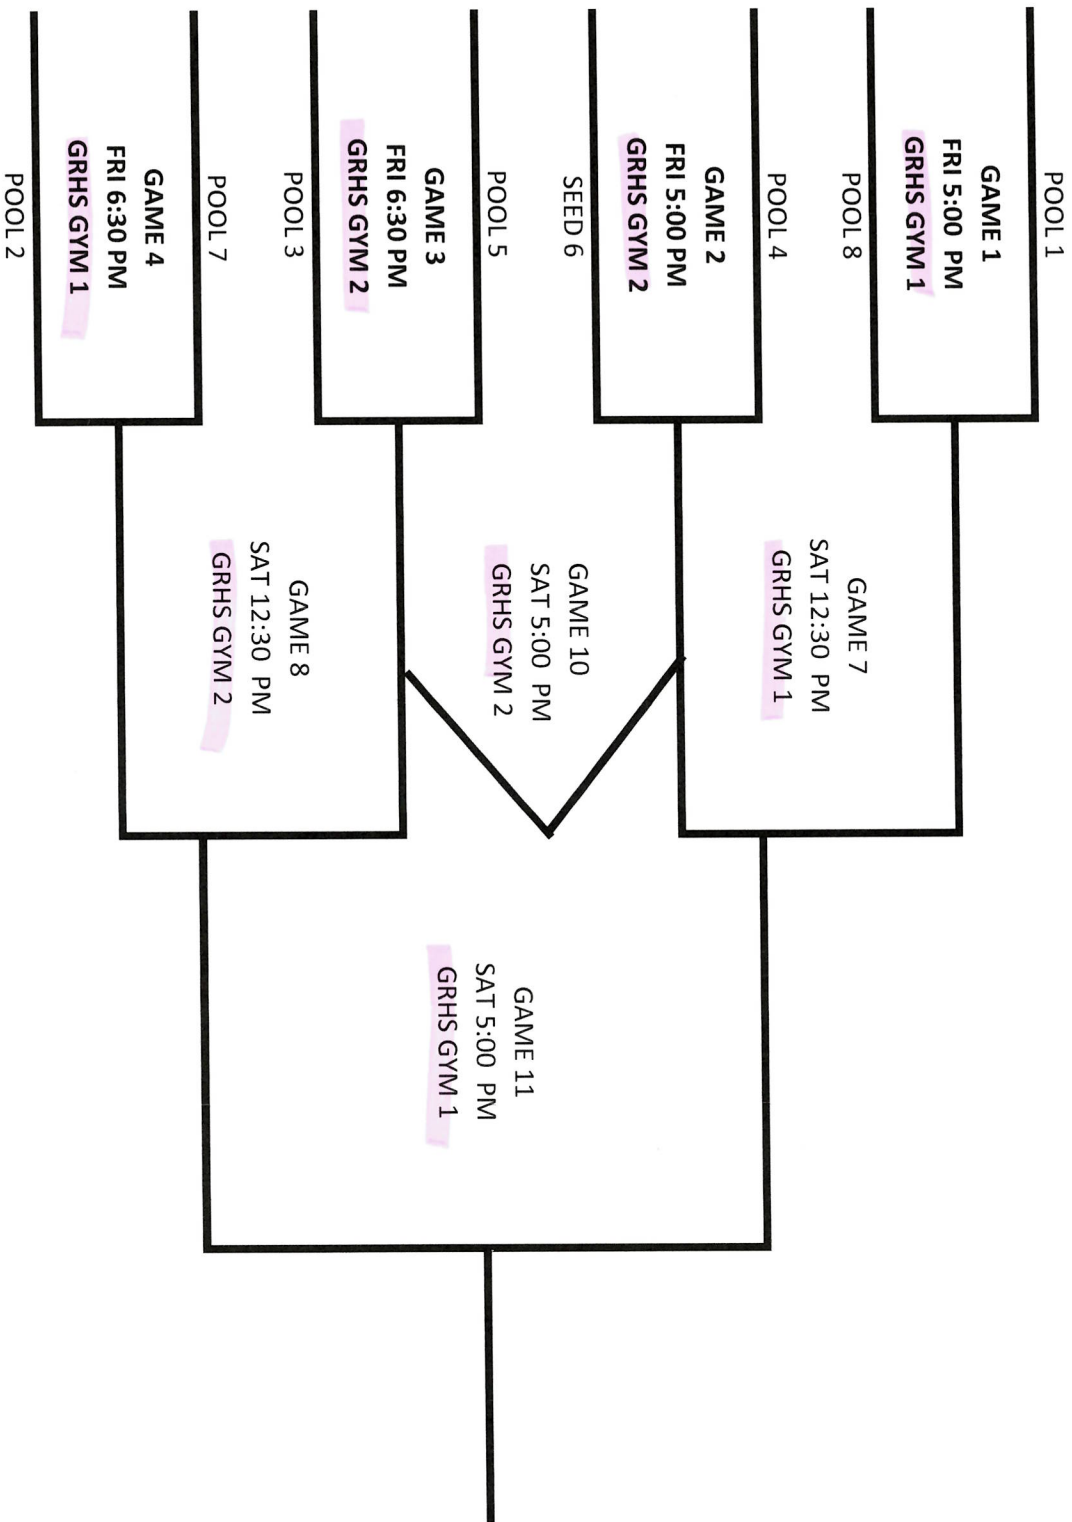

LCISD Tournament GOLD Bracket