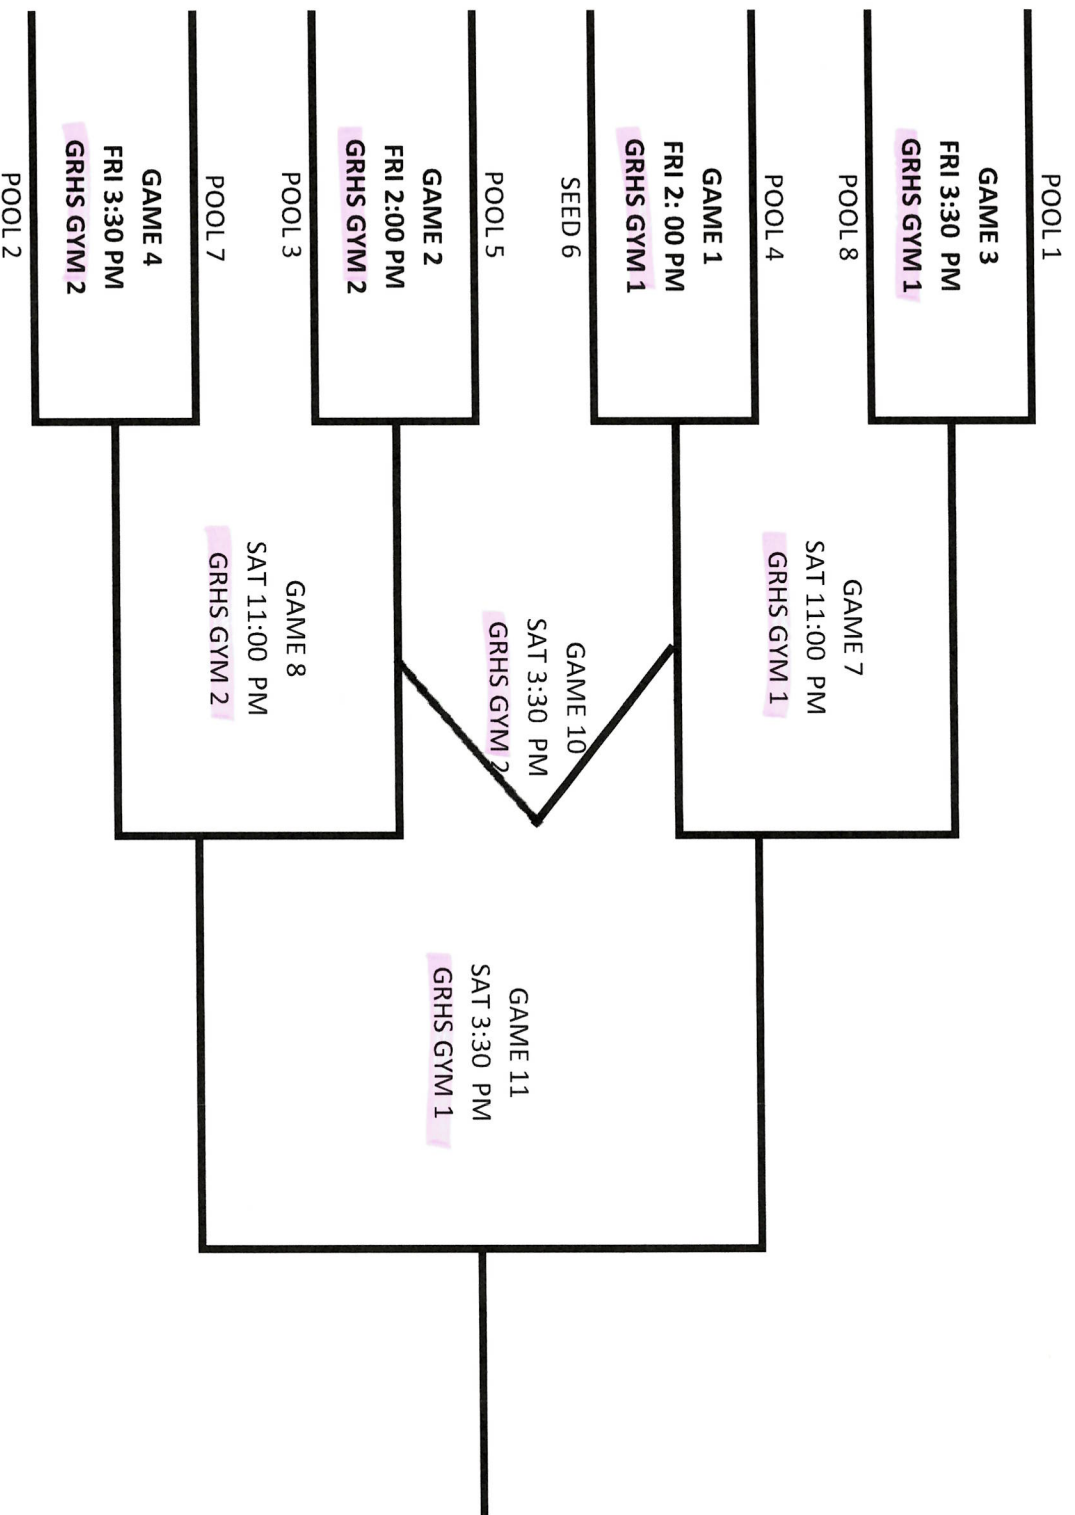

LCISD Tournament SILVER Bracket