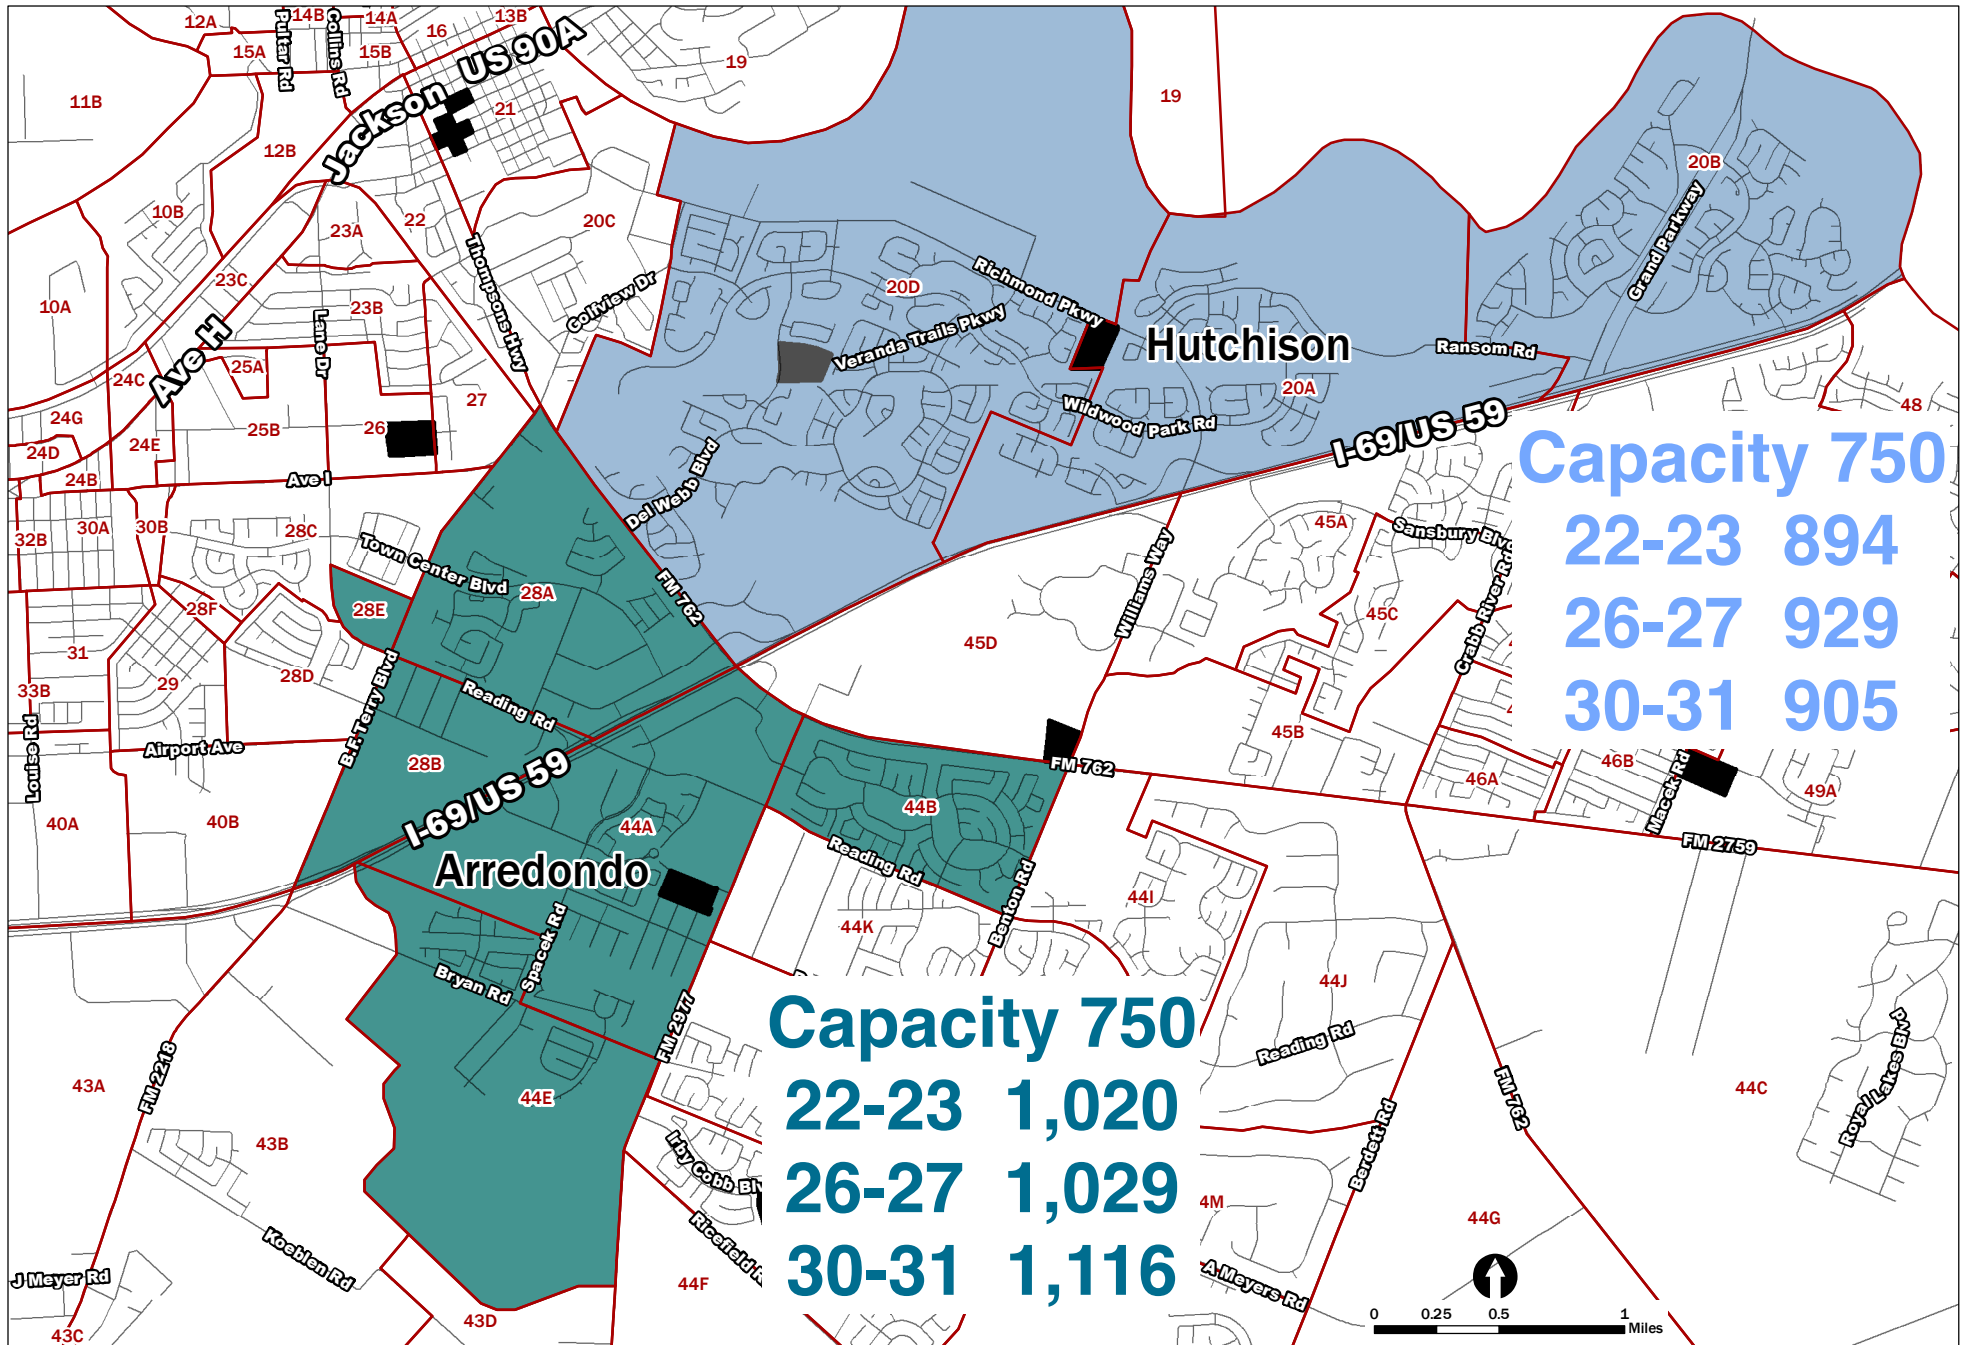

Current Elementary Attendance Zones

Lamar CISD Elementary Attendance Zone Planning

Zoning Option 1

Lamar CISD Elementary Attendance Zone Planning

Planning Document Only
 Board of Trustees has made no decisions regarding new school sites or attendance zones.

Zoning Option 2

Lamar CISD Elementary Attendance Zone Planning

****Planning Document Only****
 Board of Trustees has made no decisions regarding new school sites or attendance zones.

Current Elementary Attendance Zones

Lamar CISD Elementary Attendance Zone Planning

Planning Document Only
 Board of Trustees has made no decisions regarding new school sites or attendance zones.

Zoning Option 3

Lamar CISD Elementary Attendance Zone Planning