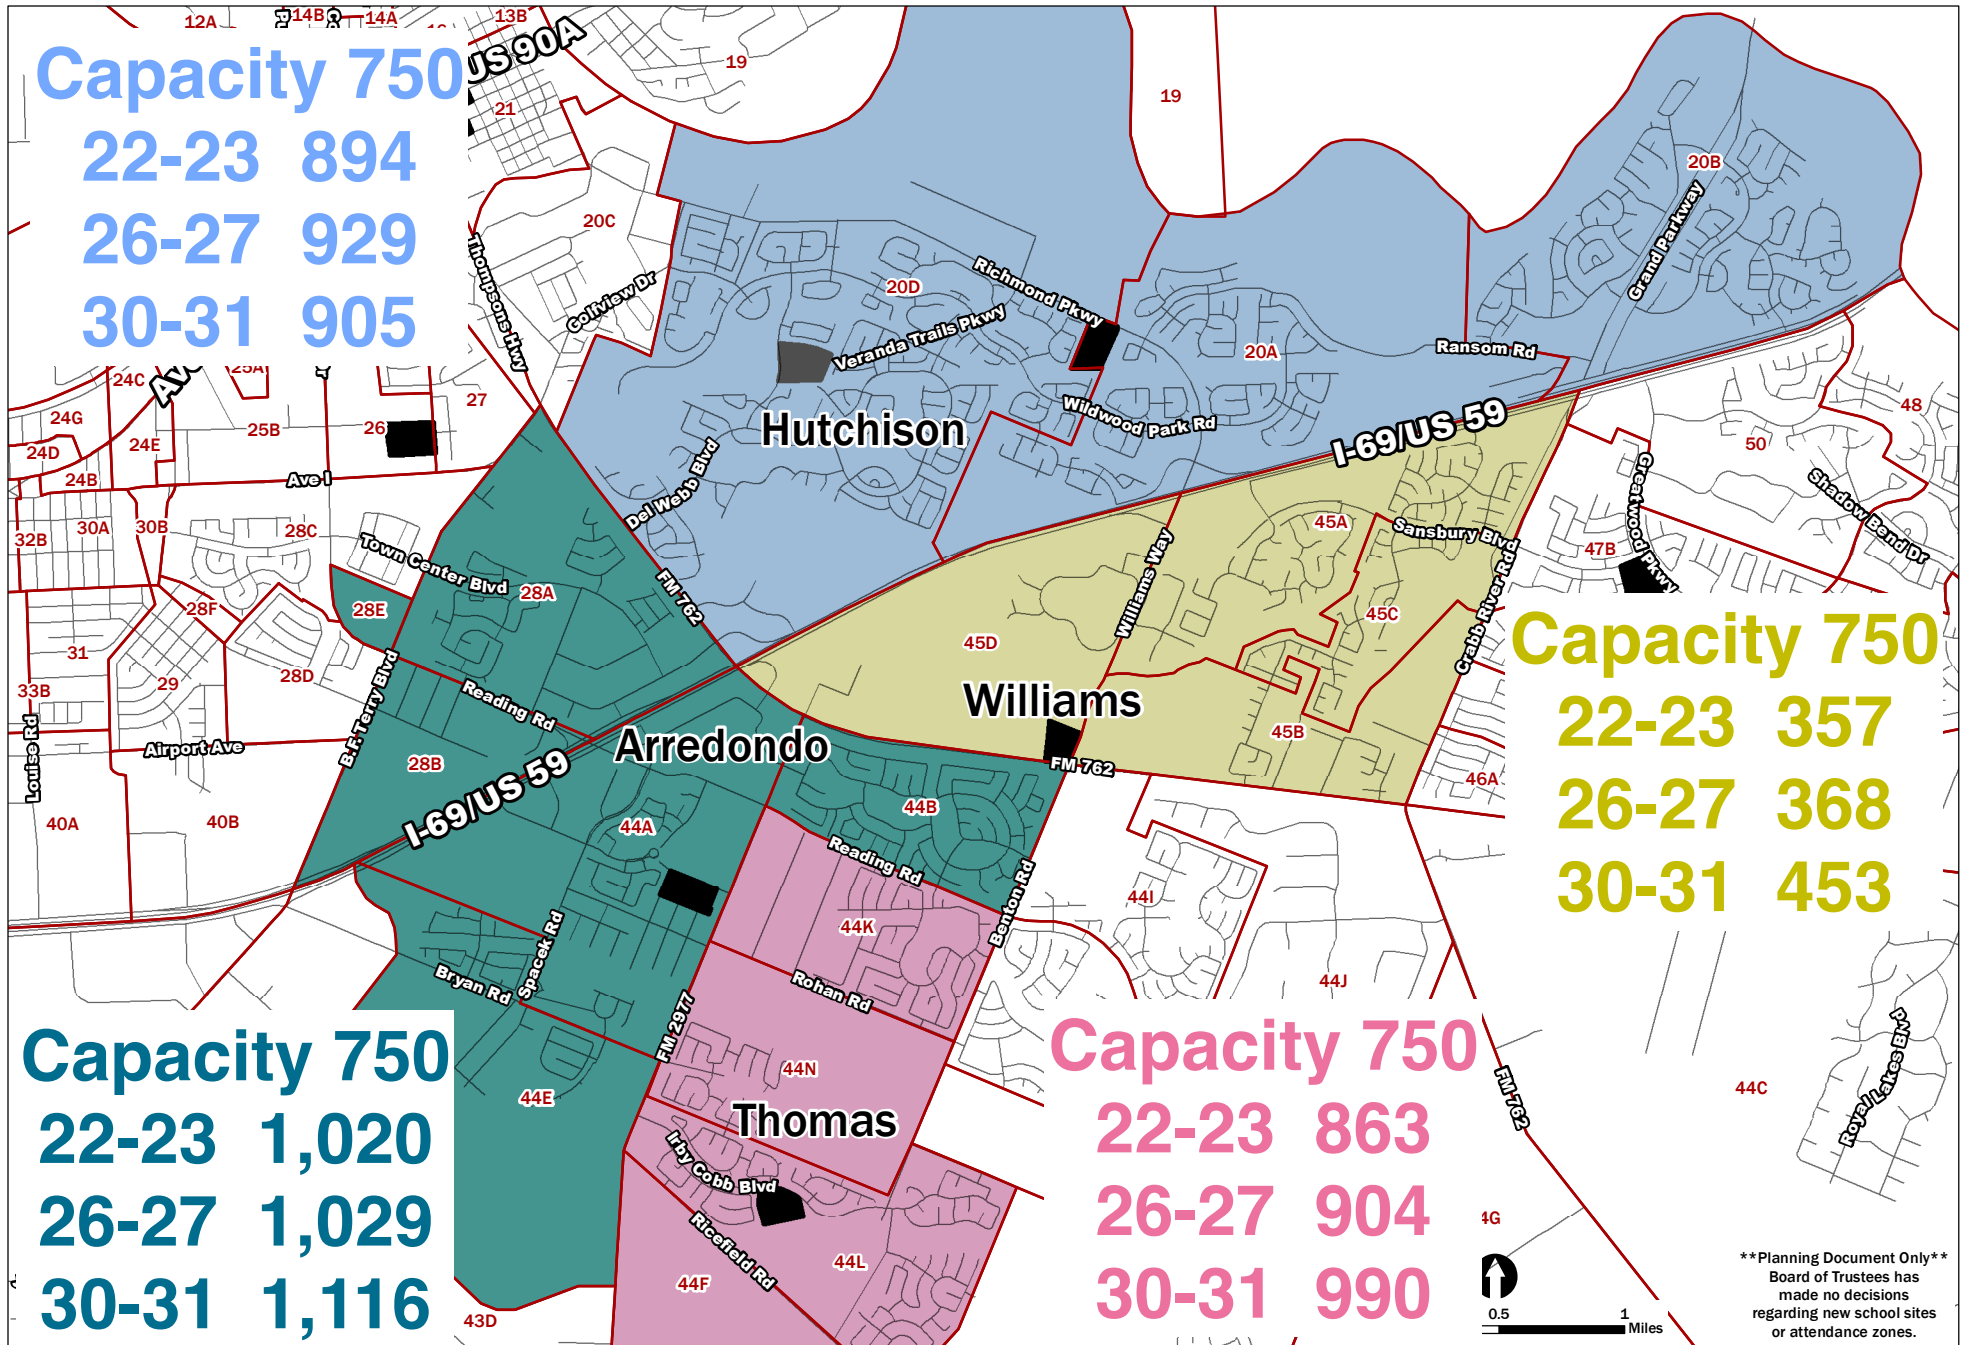

Current Elementary Attendance Zones

Lamar CISD Elementary Attendance Zone Planning

Zoning Option 1

Lamar CISD Elementary Attendance Zone Planning

Planning Document Only
 Board of Trustees has made no decisions regarding new school sites or attendance zones.

Zoning Option 2

Lamar CISD Elementary Attendance Zone Planning

****Planning Document Only****
 Board of Trustees has made no decisions regarding new school sites or attendance zones.

Current Elementary Attendance Zones

Lamar CISD Elementary Attendance Zone Planning

Planning Document Only
 Board of Trustees has made no decisions regarding new school sites or attendance zones.

Zoning Option 3

Lamar CISD Elementary Attendance Zone Planning