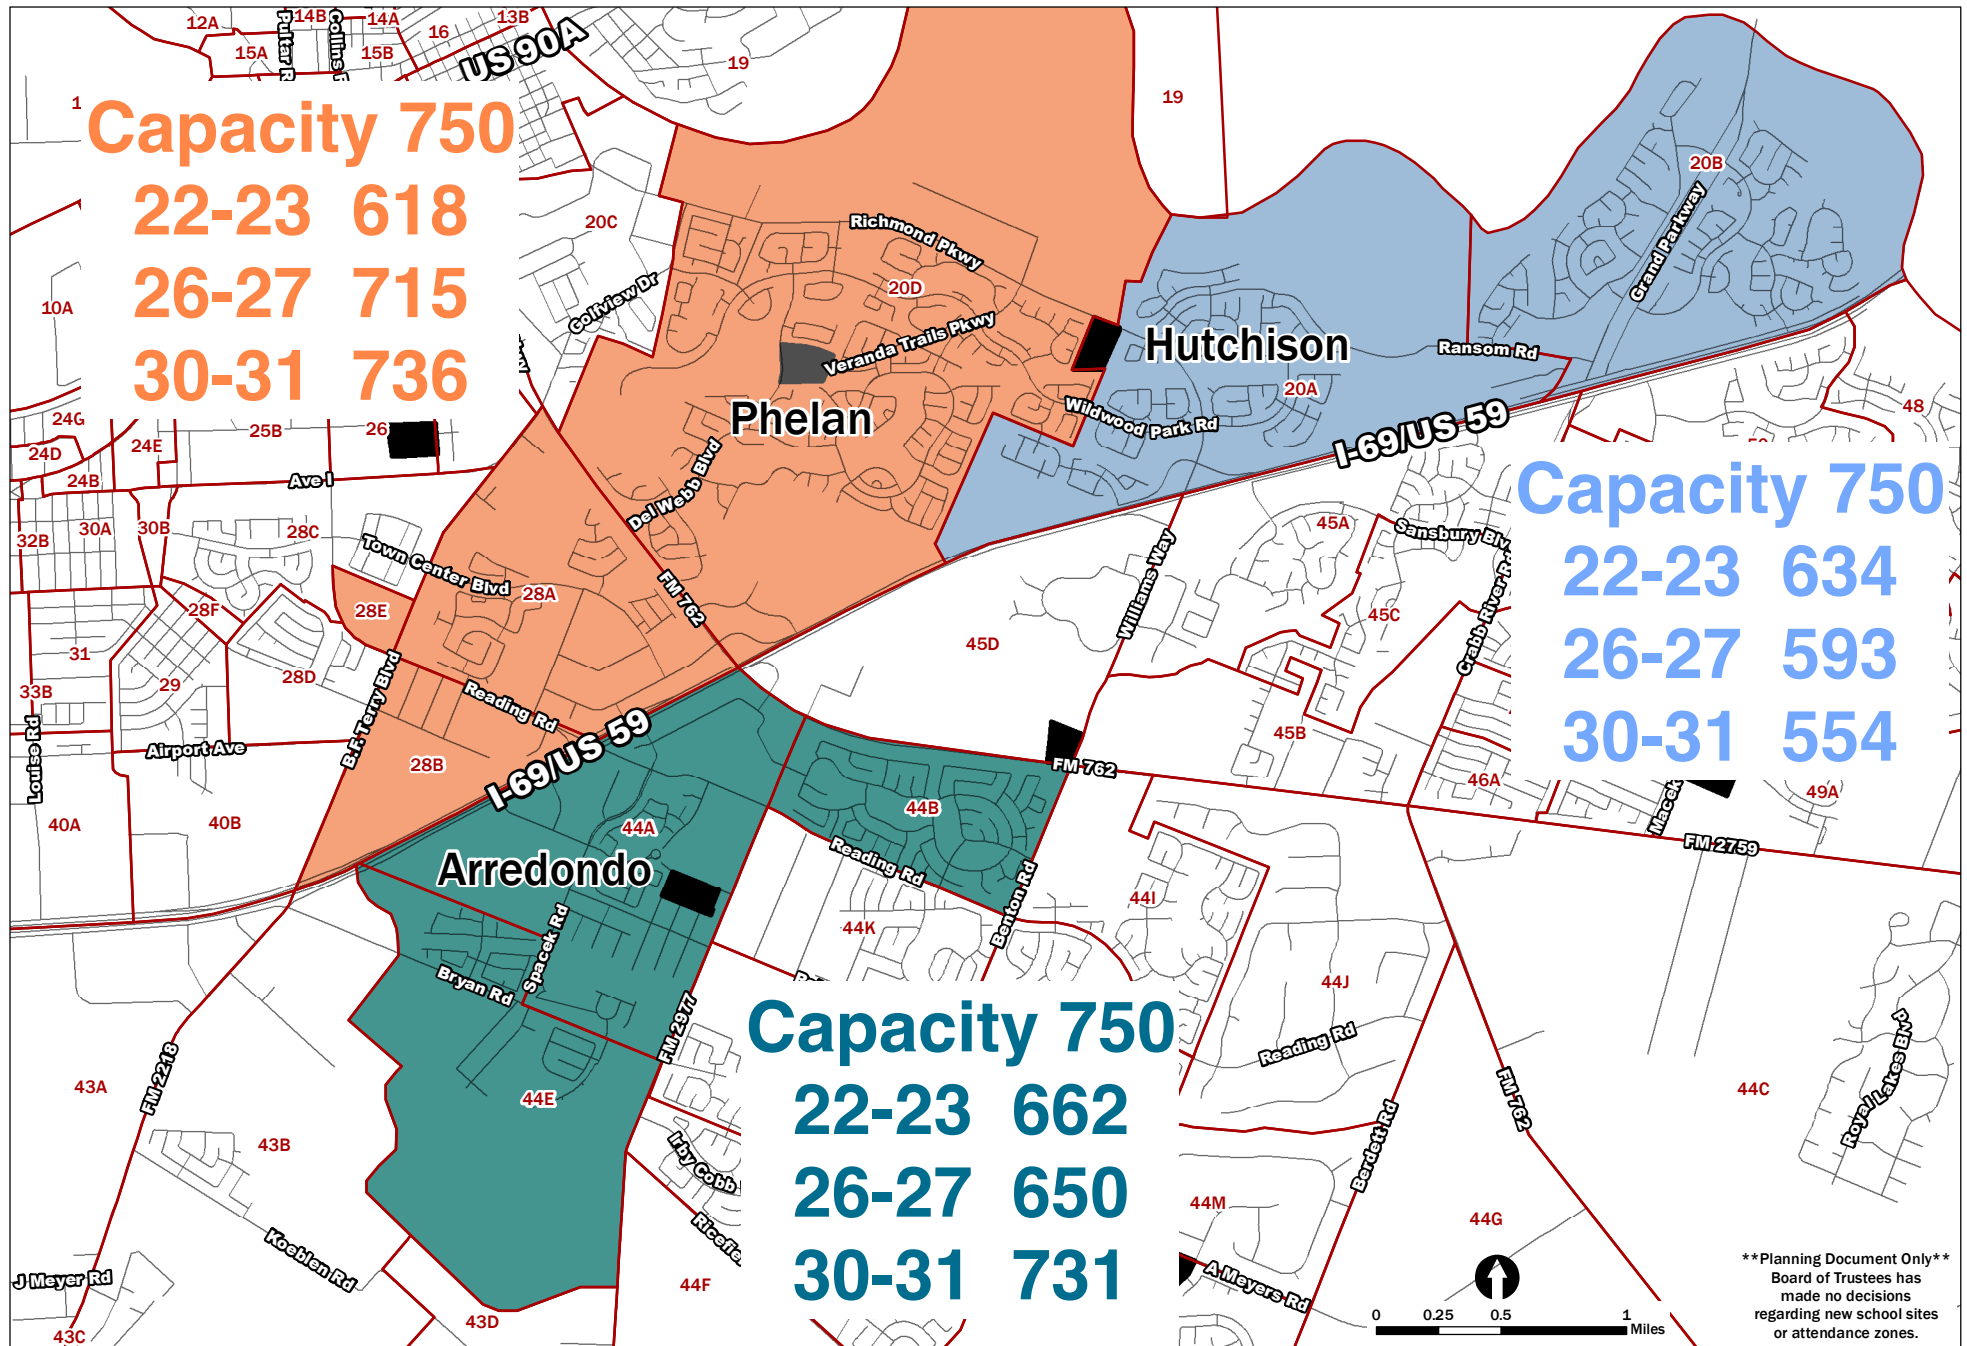

Current Elementary Attendance Zones

Lamar CISD Elementary Attendance Zone Planning

Zoning Option 1

Lamar CISD Elementary Attendance Zone Planning

Planning Document Only
 Board of Trustees has made no decisions regarding new school sites or attendance zones.

Zoning Option 2

Lamar CISD Elementary Attendance Zone Planning

****Planning Document Only****
 Board of Trustees has made no decisions regarding new school sites or attendance zones.

Current Elementary Attendance Zones

Lamar CISD Elementary Attendance Zone Planning

Planning Document Only
 Board of Trustees has made no decisions regarding new school sites or attendance zones.

Zoning Option 3

Lamar CISD Elementary Attendance Zone Planning