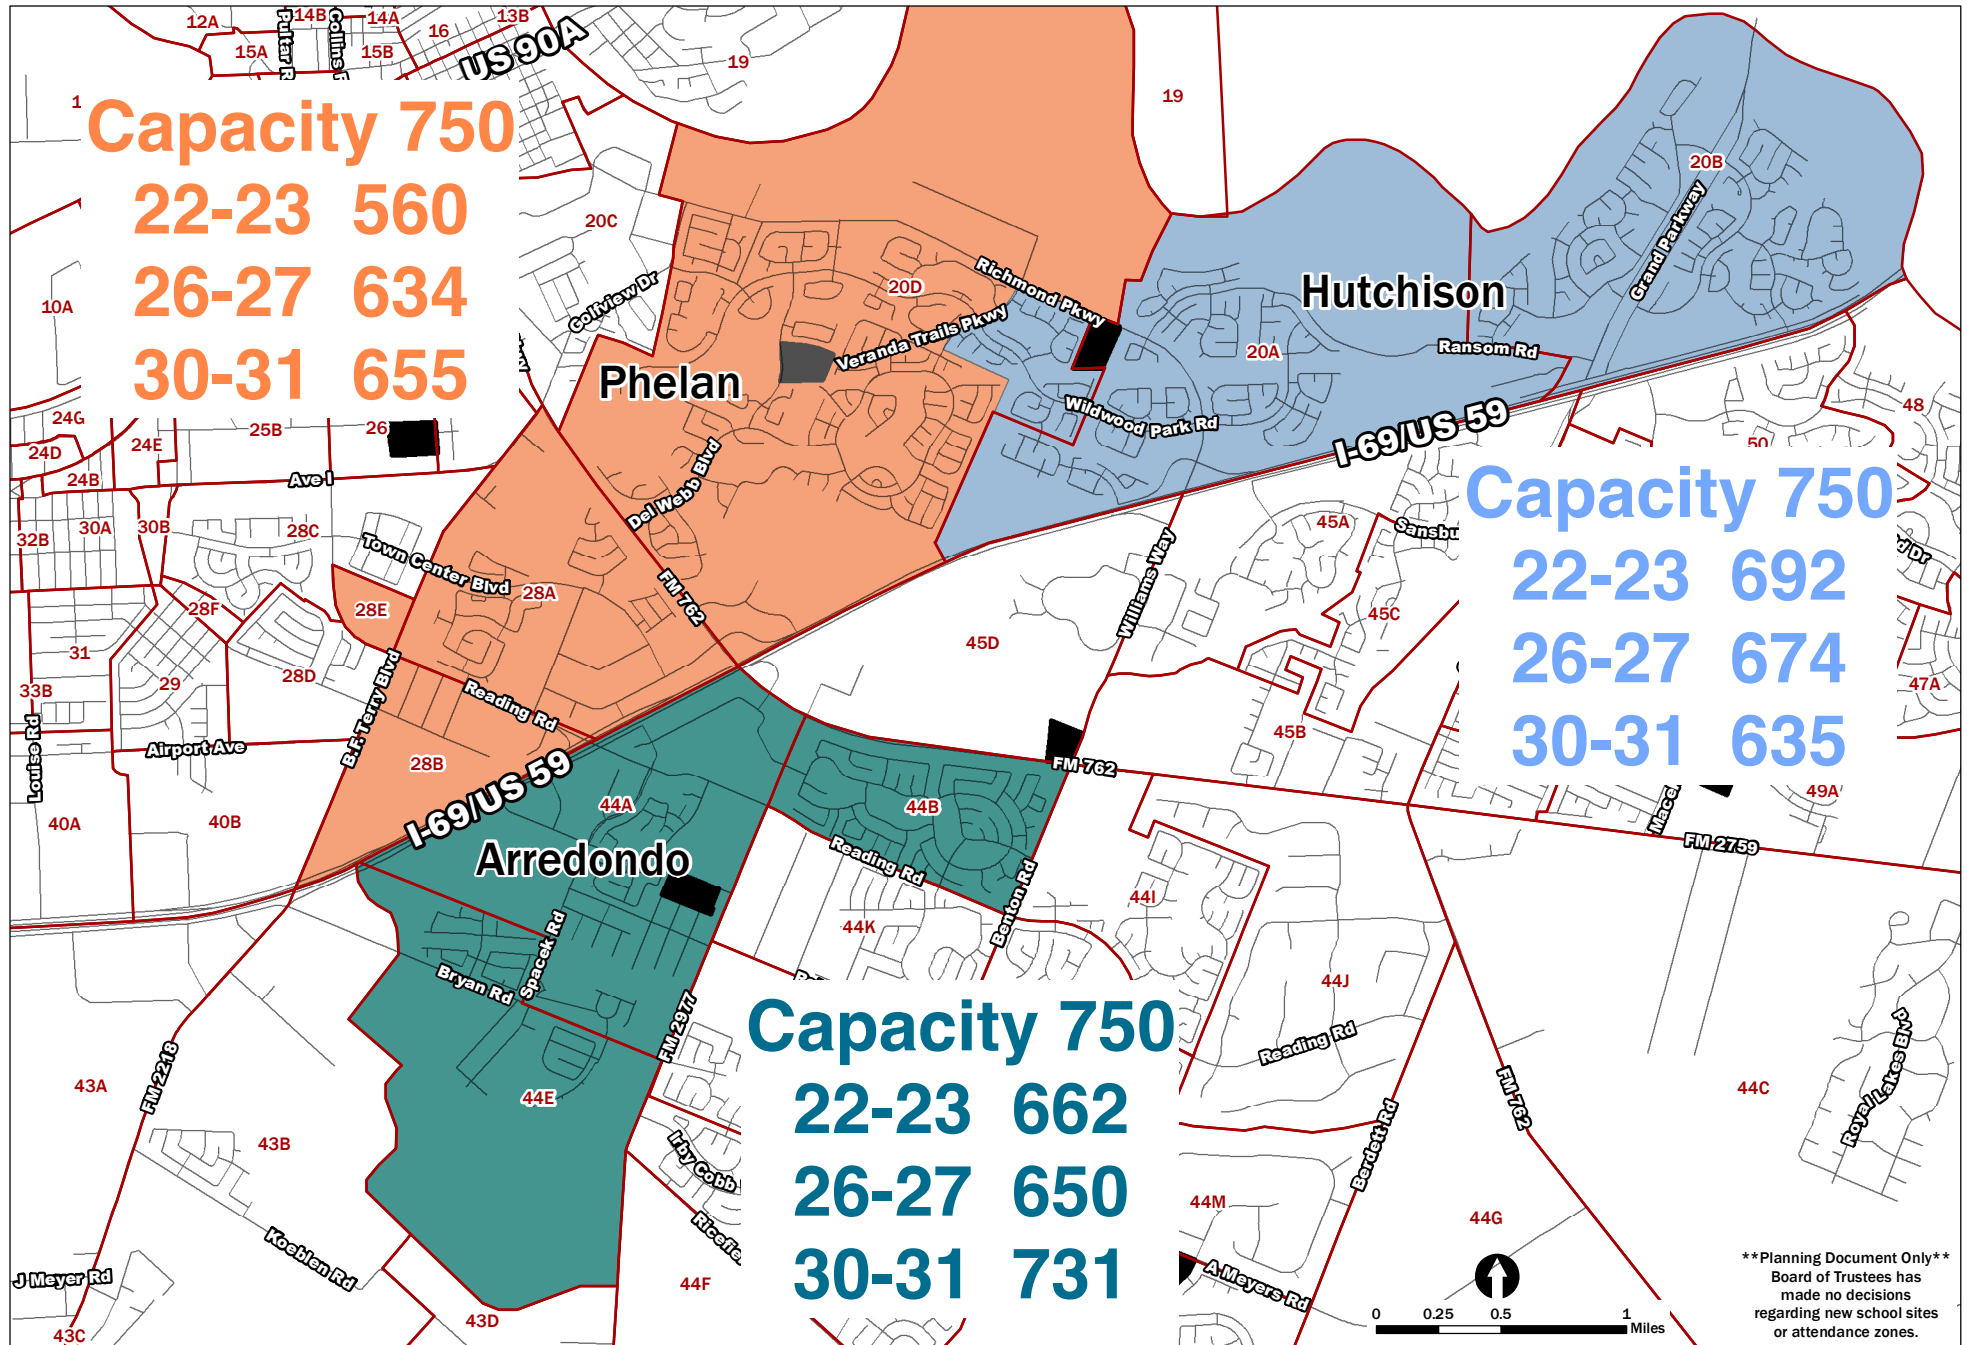

Current Elementary Attendance Zones

Lamar CISD Elementary Attendance Zone Planning

Zoning Option 1

Lamar CISD Elementary Attendance Zone Planning

Planning Document Only
 Board of Trustees has made no decisions regarding new school sites or attendance zones.

Zoning Option 2

Lamar CISD Elementary Attendance Zone Planning

****Planning Document Only****
 Board of Trustees has made no decisions regarding new school sites or attendance zones.

Current Elementary Attendance Zones

Lamar CISD Elementary Attendance Zone Planning

Planning Document Only
 Board of Trustees has made no decisions regarding new school sites or attendance zones.

Zoning Option 3

Lamar CISD Elementary Attendance Zone Planning