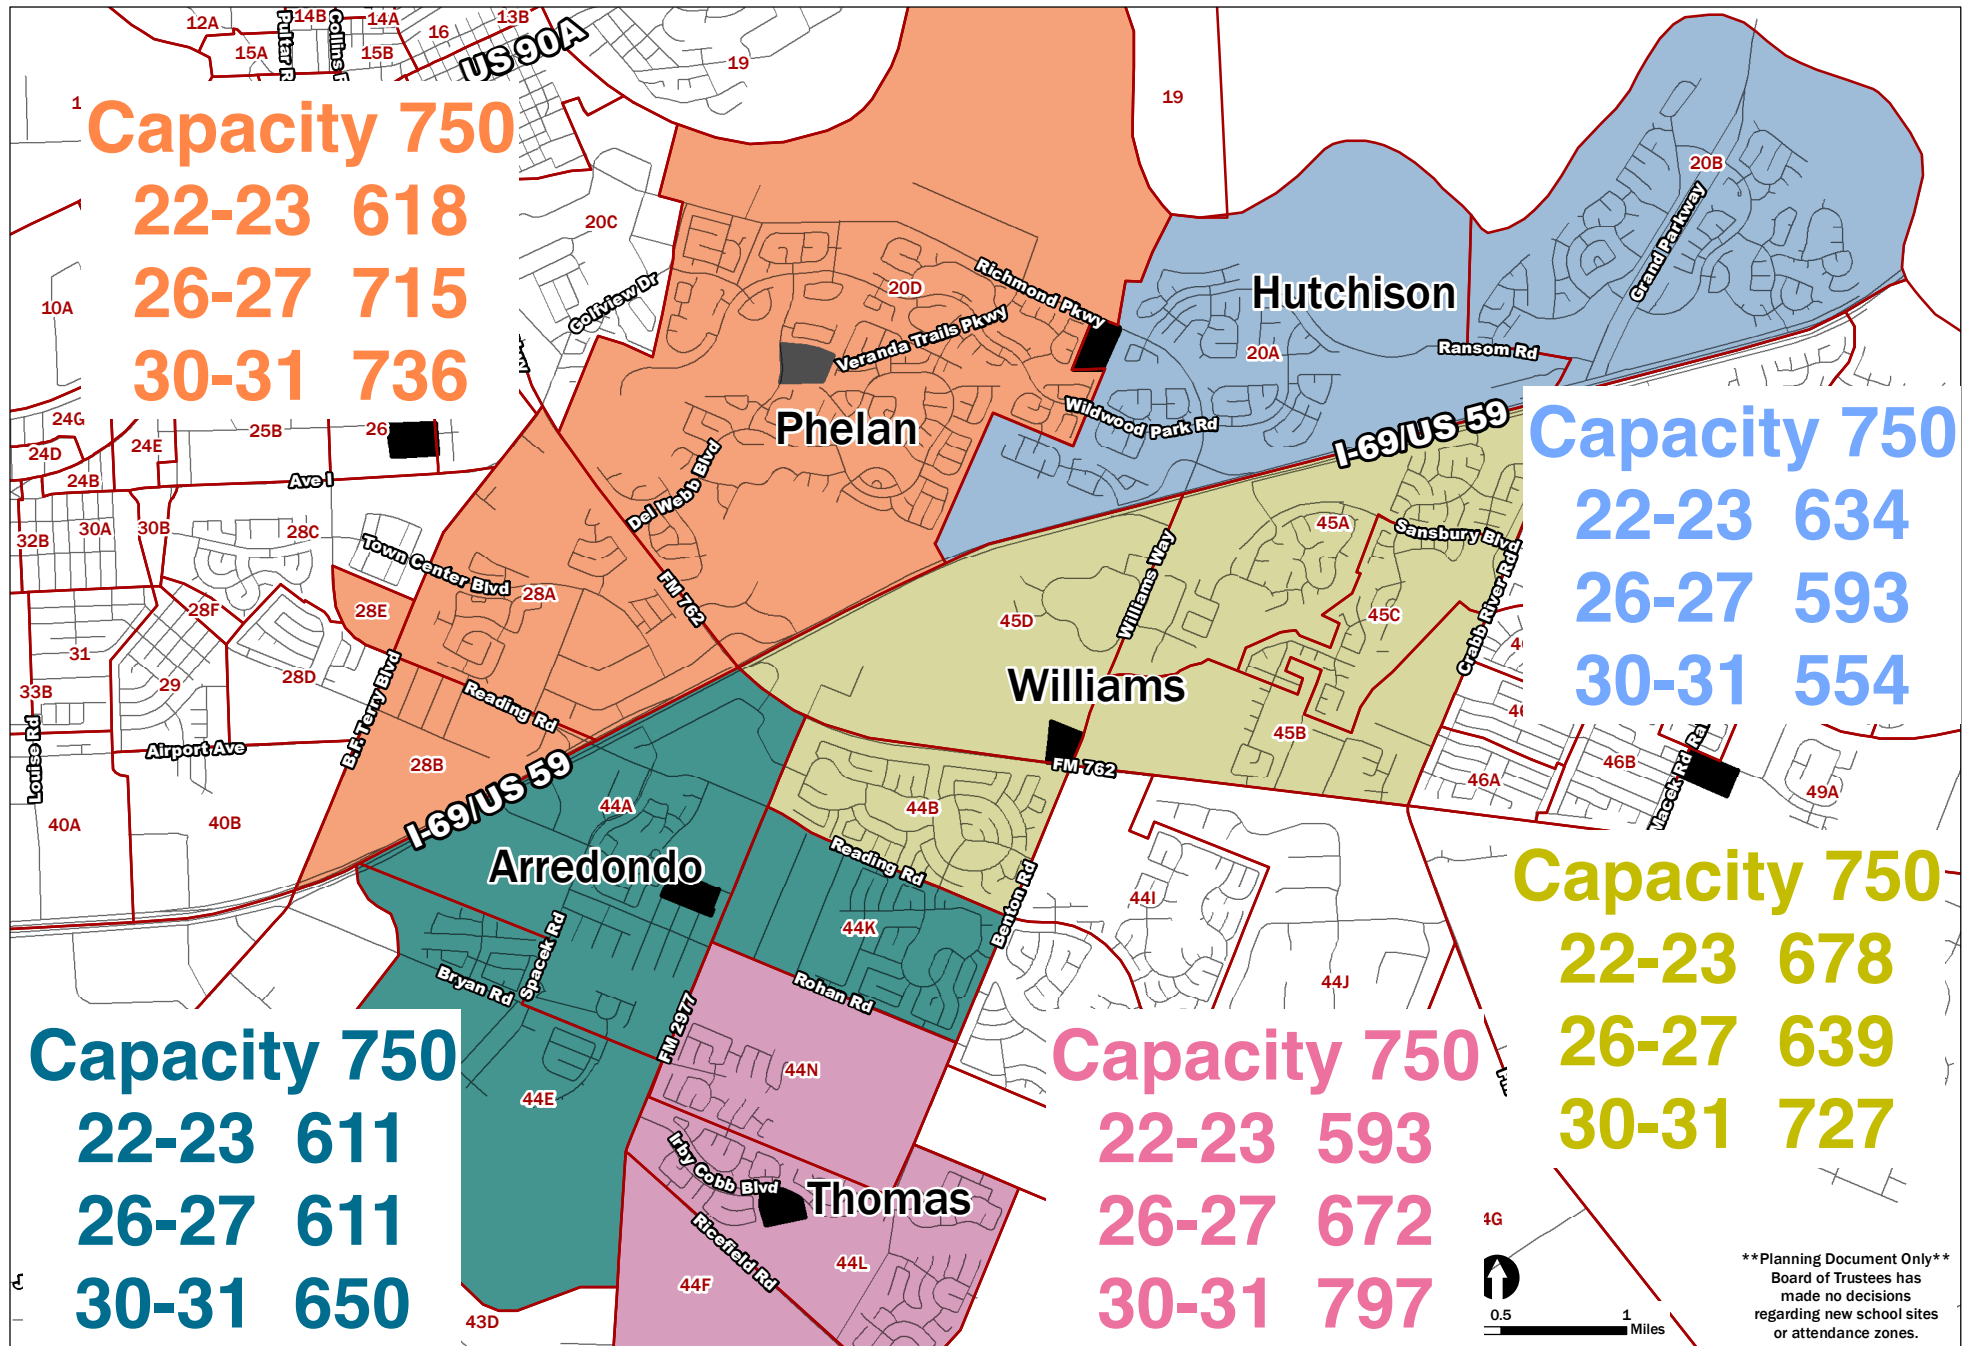

Current Elementary Attendance Zones

Lamar CISD Elementary Attendance Zone Planning

Zoning Option 1

Lamar CISD Elementary Attendance Zone Planning

Planning Document Only
 Board of Trustees has made no decisions regarding new school sites or attendance zones.

Zoning Option 2

Lamar CISD Elementary Attendance Zone Planning

****Planning Document Only****
 Board of Trustees has made no decisions regarding new school sites or attendance zones.

Current Elementary Attendance Zones

Lamar CISD Elementary Attendance Zone Planning

Planning Document Only
 Board of Trustees has made no decisions regarding new school sites or attendance zones.

Zoning Option 3

Lamar CISD Elementary Attendance Zone Planning