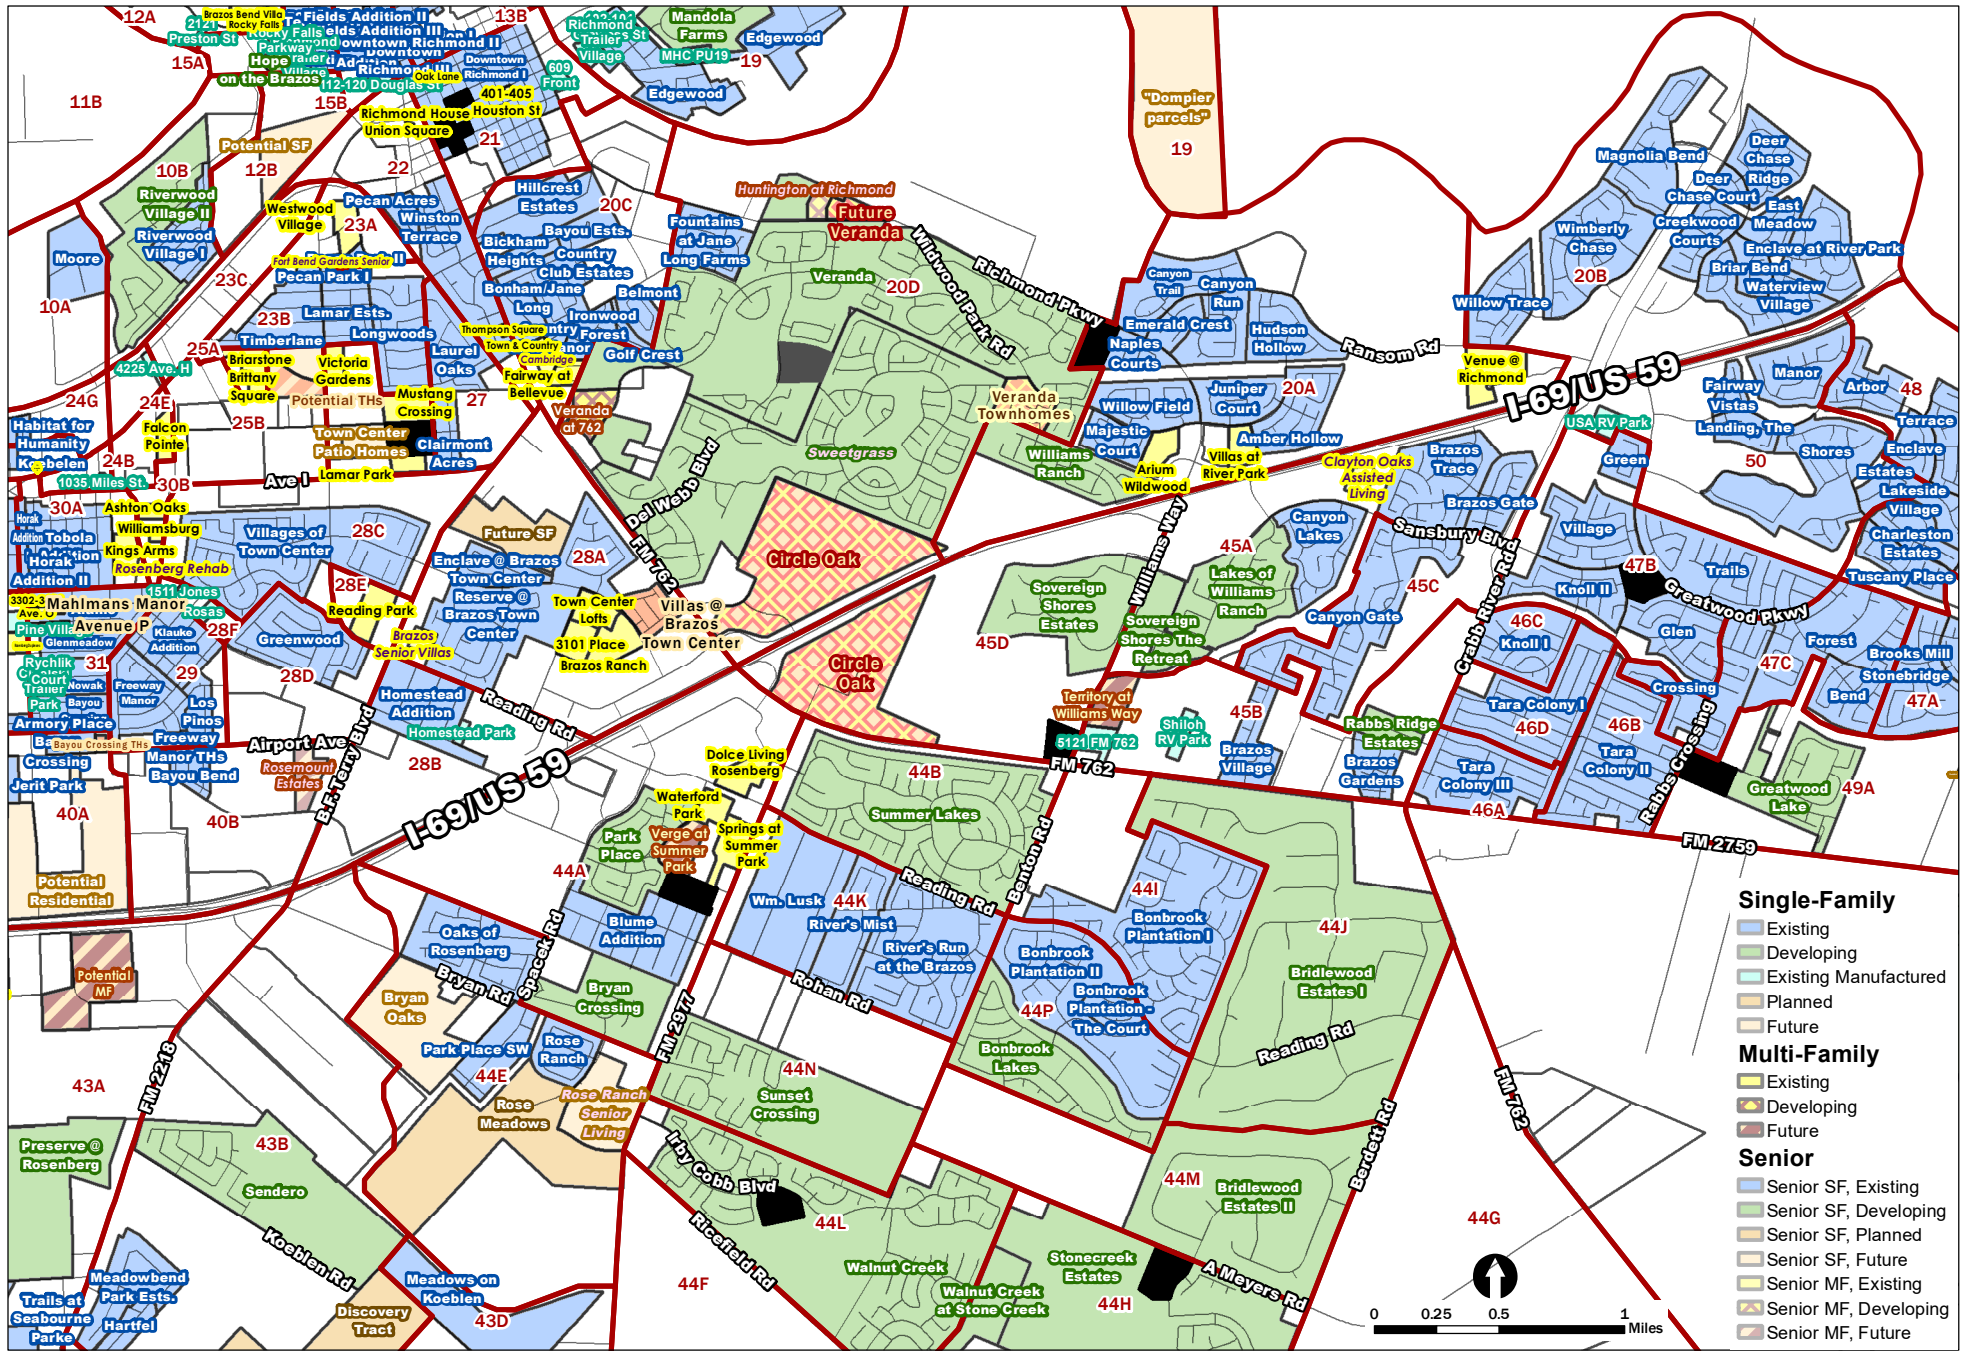

Current Elementary Attendance Zones

Lamar CISD Elementary Attendance Zone Planning

Zoning Option 1

Lamar CISD Elementary Attendance Zone Planning

Planning Document Only
 Board of Trustees has made no decisions regarding new school sites or attendance zones.

Zoning Option 2

Lamar CISD Elementary Attendance Zone Planning

****Planning Document Only****
 Board of Trustees has made no decisions regarding new school sites or attendance zones.

Current Elementary Attendance Zones

Lamar CISD Elementary Attendance Zone Planning

Planning Document Only
 Board of Trustees has made no decisions regarding new school sites or attendance zones.

Zoning Option 3

Lamar CISD Elementary Attendance Zone Planning

Planning Document Only
 Board of Trustees has made no decisions regarding new school sites or attendance zones.

Subdivisions and Apartments

Lamar CISD Elementary Attendance Zone Planning

- Single-Family**
- Existing
 - Developing
 - Existing Manufactured
 - Planned
 - Future
- Multi-Family**
- Existing
 - Developing
 - Future
- Senior**
- Senior SF, Existing
 - Senior SF, Developing
 - Senior SF, Planned
 - Senior SF, Future
 - Senior MF, Existing
 - Senior MF, Developing
 - Senior MF, Future