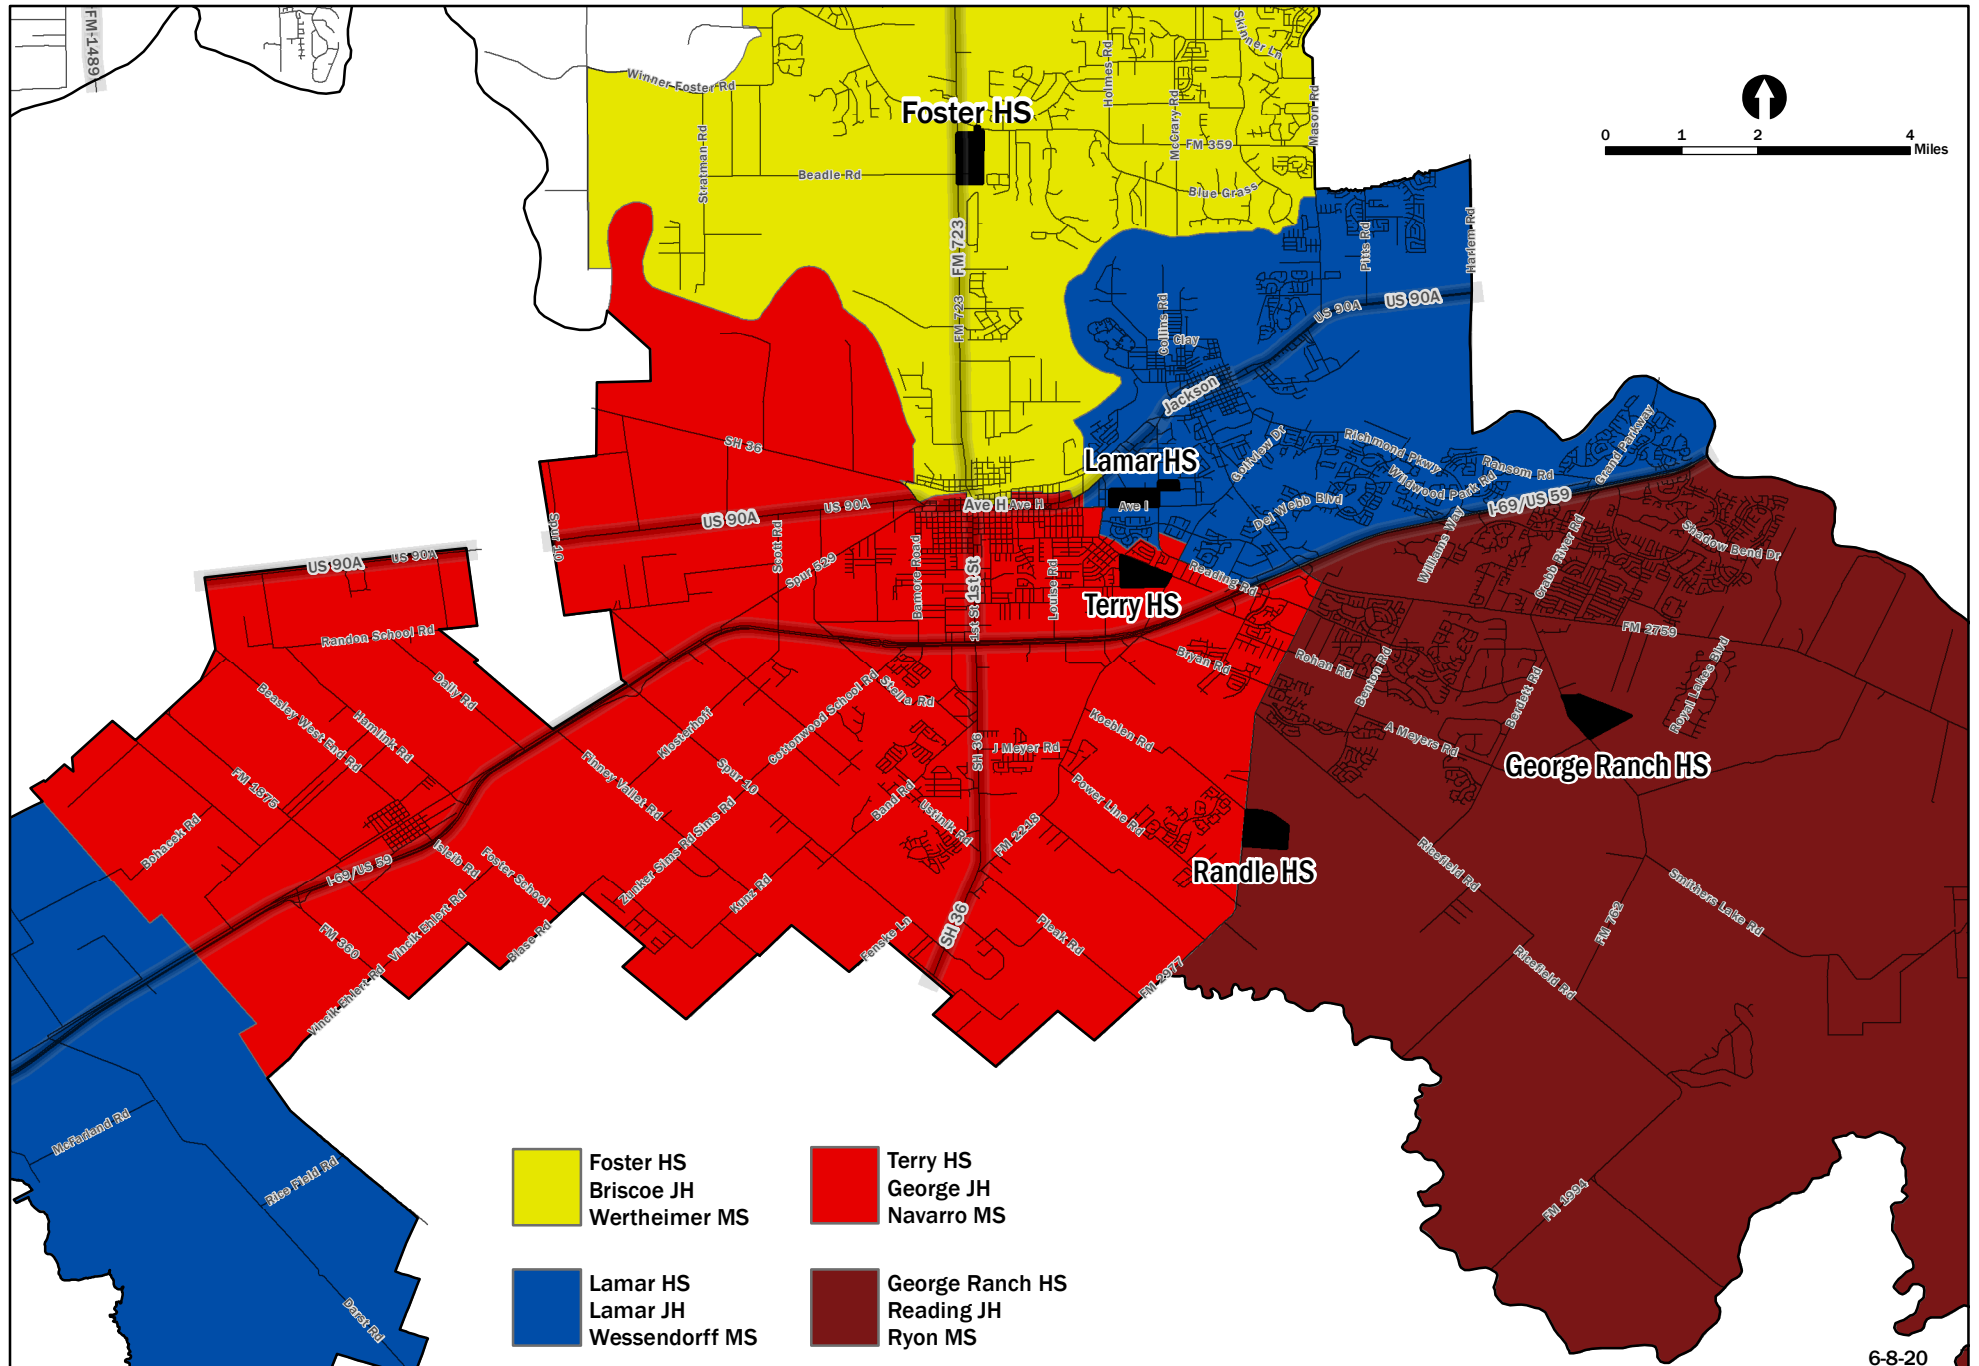

Current Attendance Zones

Lamar CISD -- Secondary School Rezoning

Current Attendance Zones

Lamar CISD -- Secondary School Rezoning

Current Attendance Zones

Lamar CISD -- Secondary School Rezoning

- | | | | | | |
|-------------------------------------------------------------------------------------|------------------------------------------|-------------------------------------------------------------------------------------|------------------------------------------|---------------------------------------------------------------------------------------|------------|
|  | Foster HS
Briscoe JH
Wertheimer MS |  | Terry HS
George JH
Navarro MS |  | Elem Zones |
|  | Lamar HS
Lamar JH
Wessendorff MS |  | George Ranch HS
Reading JH
Ryon MS | | |