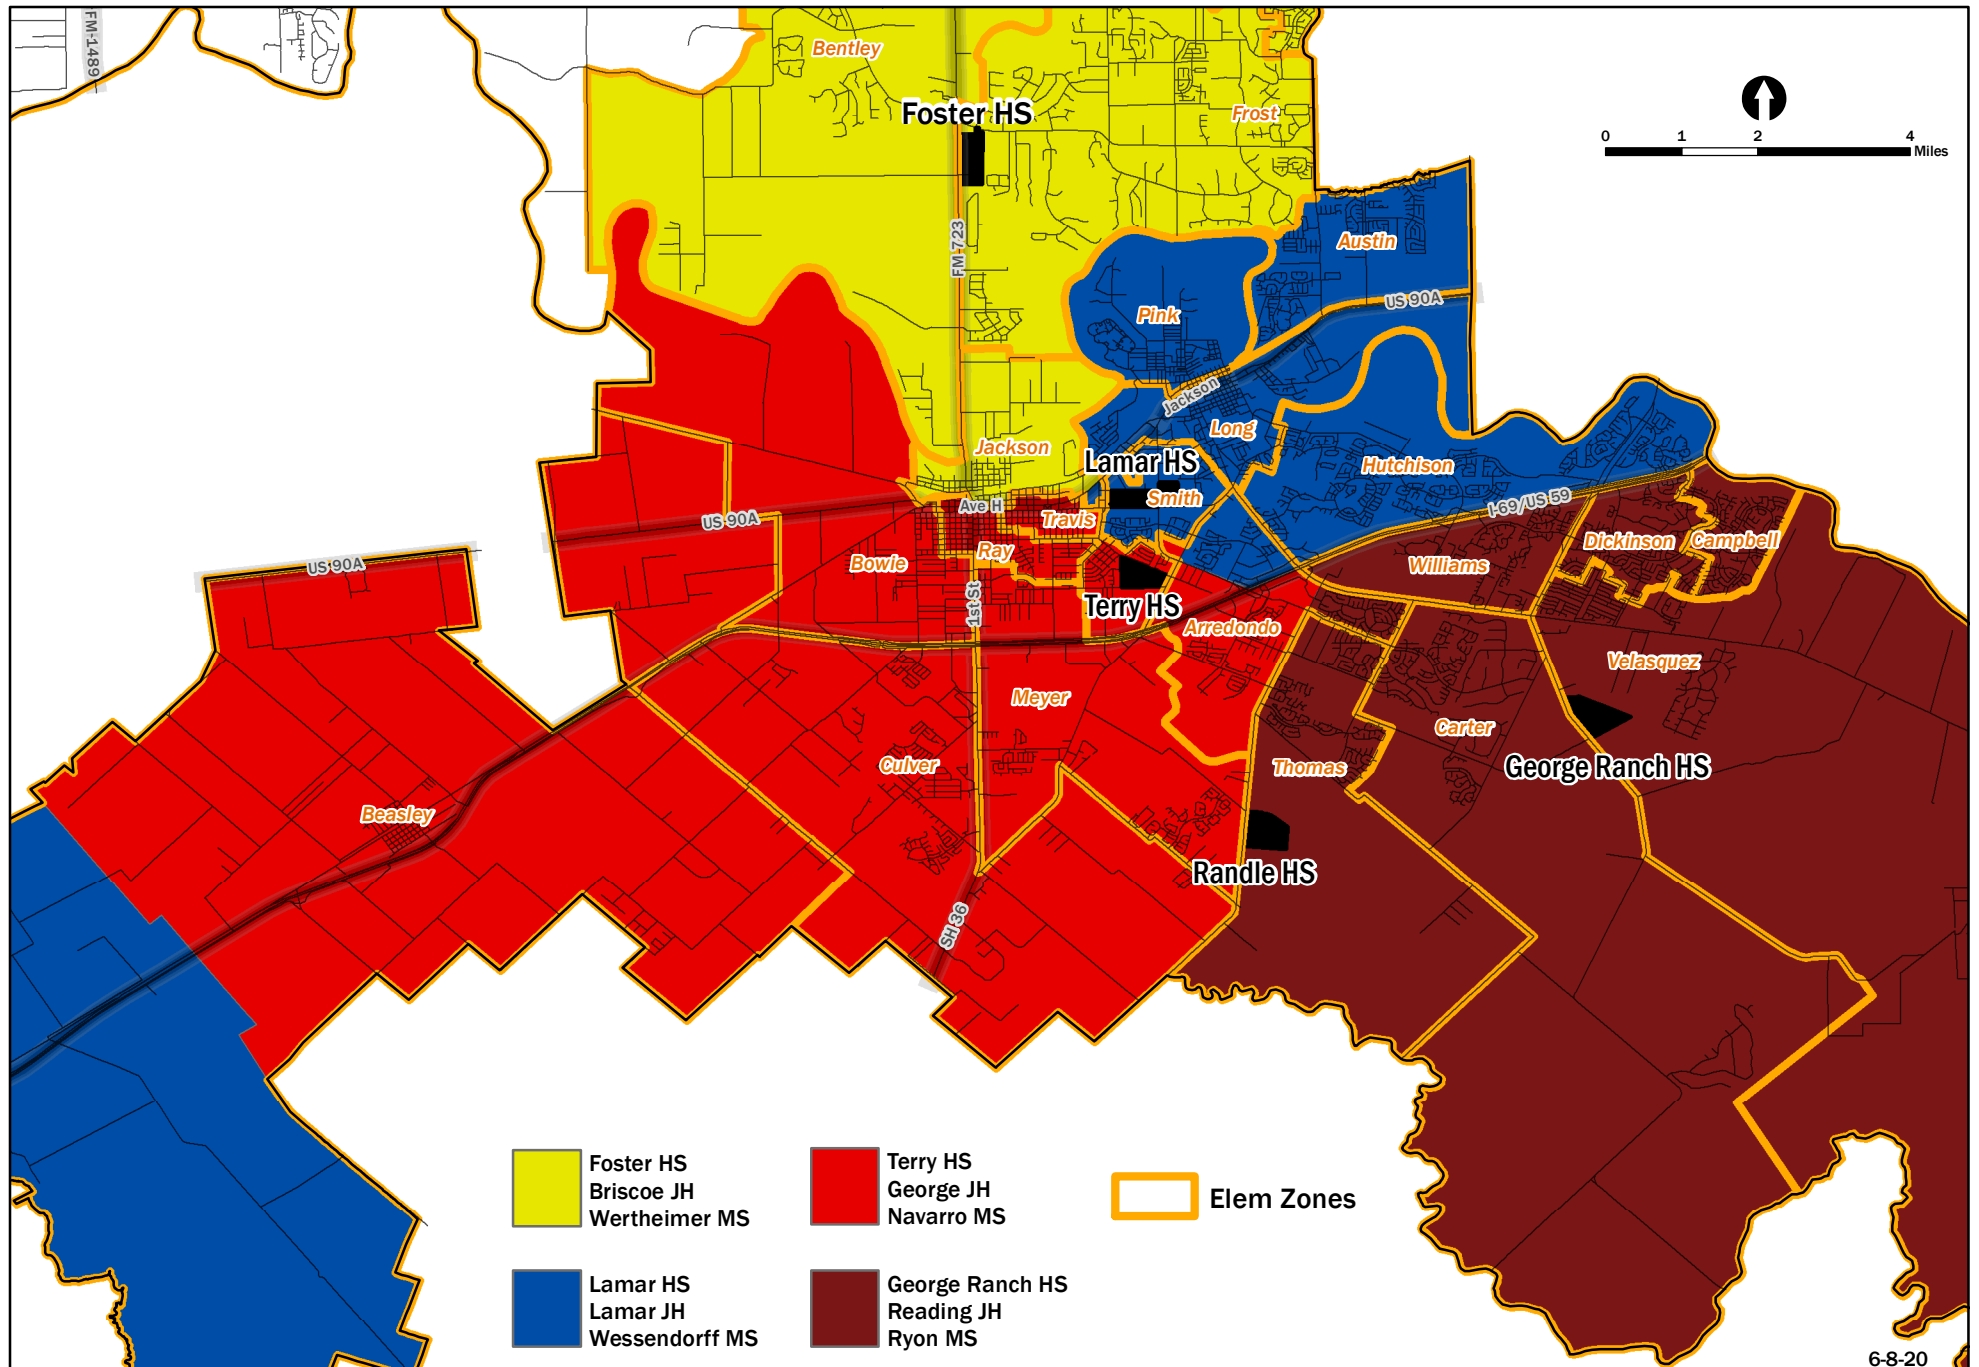

Current Attendance Zones

Lamar CISD -- Secondary School Rezoning

Current Attendance Zones

Lamar CISD -- Secondary School Rezoning

Current Attendance Zones

Lamar CISD -- Secondary School Rezoning

- | | | | | | |
|-------------------------------------------------------------------------------------|------------------------------------------|-------------------------------------------------------------------------------------|------------------------------------------|---------------------------------------------------------------------------------------|------------|
|  | Foster HS
Briscoe JH
Wertheimer MS |  | Terry HS
George JH
Navarro MS |  | Elem Zones |
|  | Lamar HS
Lamar JH
Wessendorff MS |  | George Ranch HS
Reading JH
Ryon MS | | |