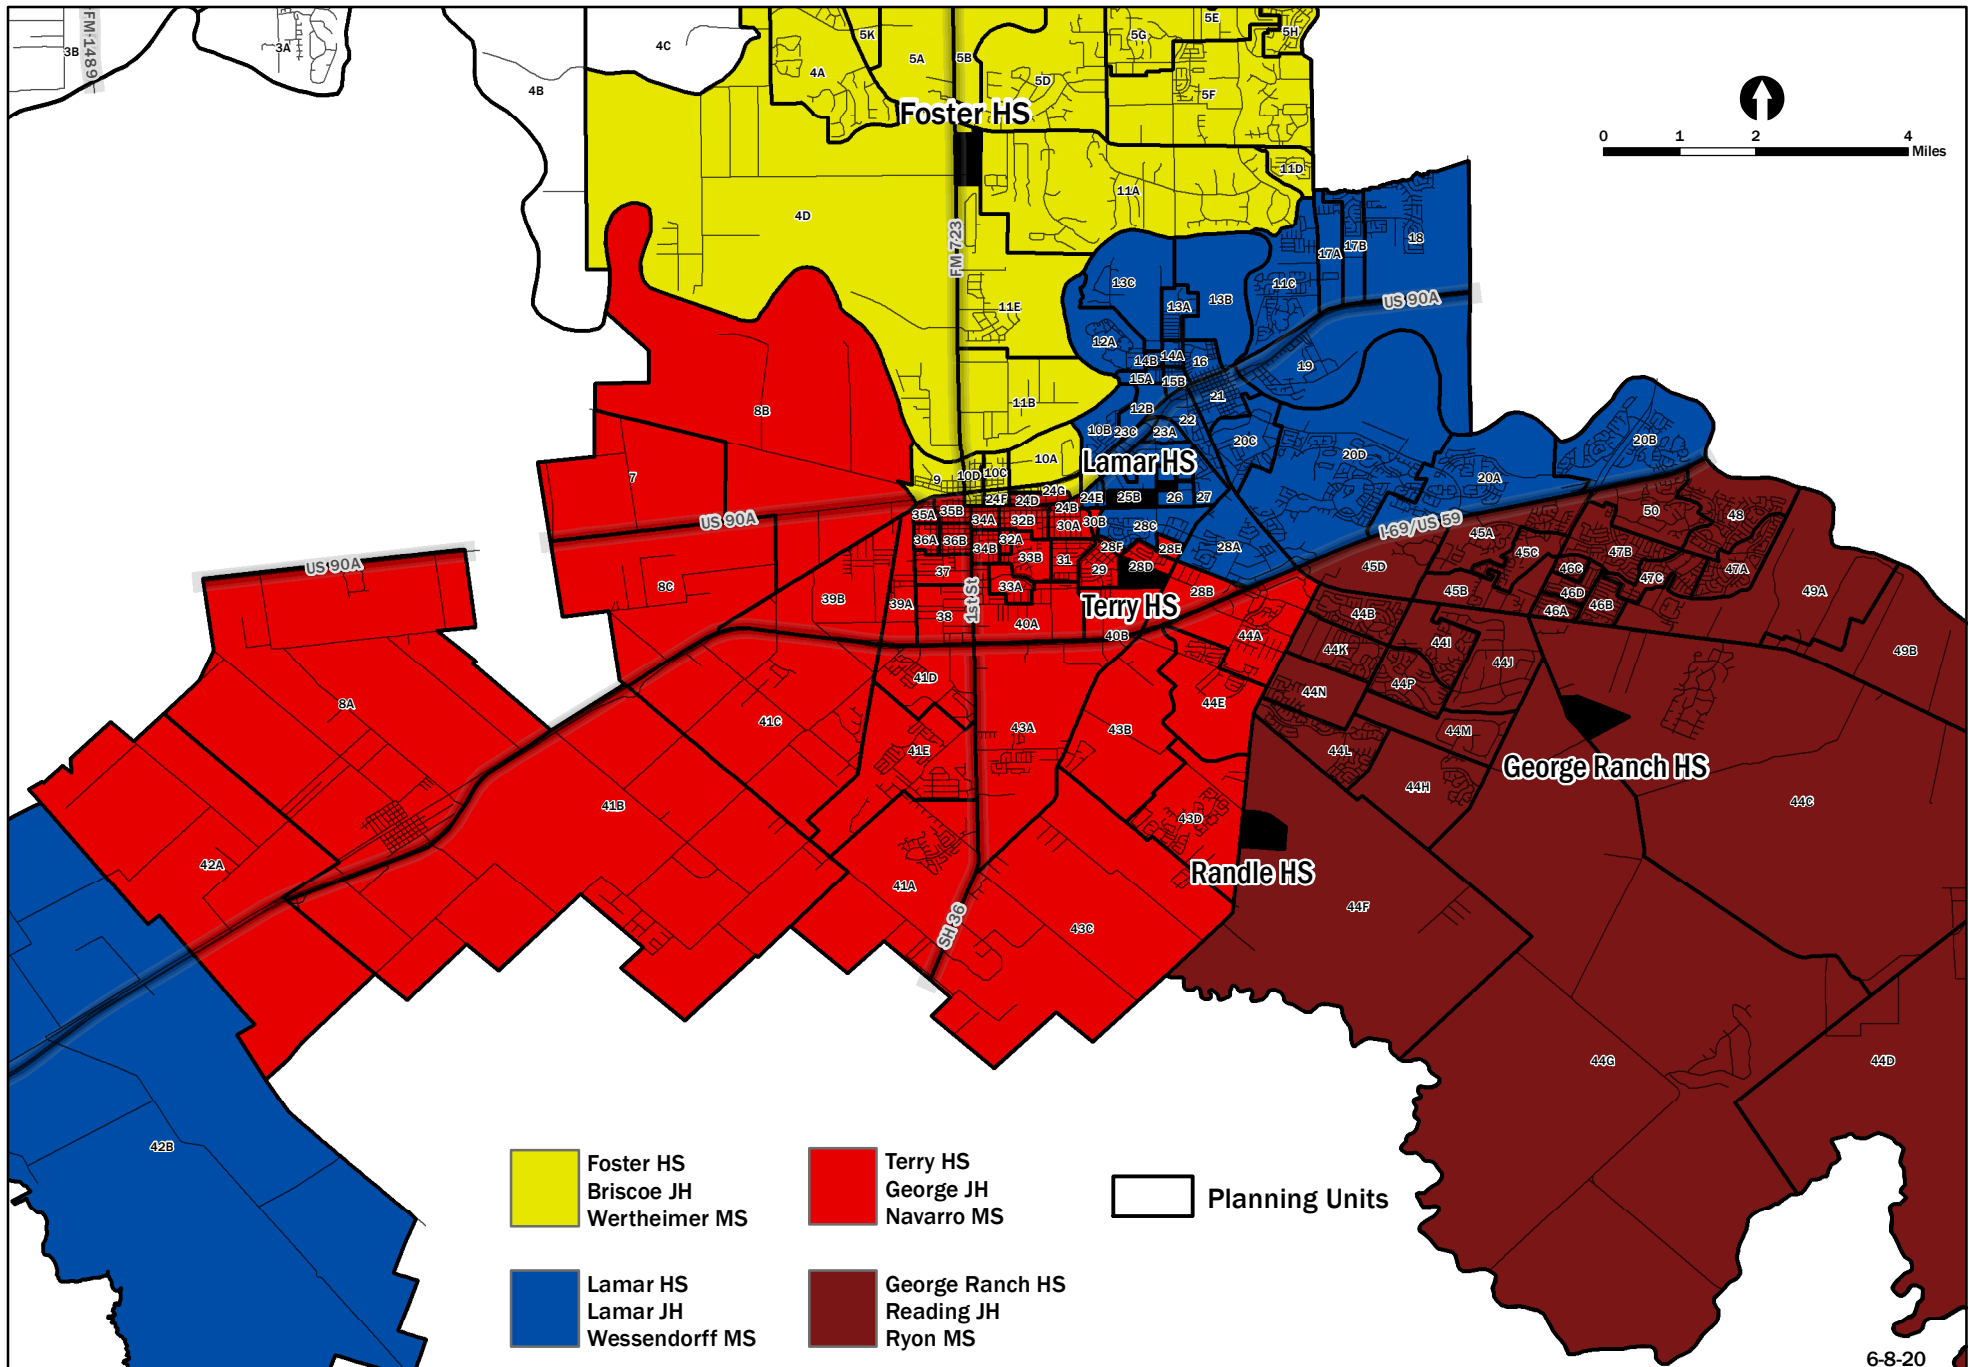

Current Attendance Zones

Lamar CISD -- Secondary School Rezoning

Current Attendance Zones

Lamar CISD -- Secondary School Rezoning

Current Attendance Zones

Lamar CISD -- Secondary School Rezoning

- | | | | | | |
|-------------------------------------------------------------------------------------|------------------------------------------|-------------------------------------------------------------------------------------|------------------------------------------|---------------------------------------------------------------------------------------|------------|
|  | Foster HS
Briscoe JH
Wertheimer MS |  | Terry HS
George JH
Navarro MS |  | Elem Zones |
|  | Lamar HS
Lamar JH
Wessendorff MS |  | George Ranch HS
Reading JH
Ryon MS | | |